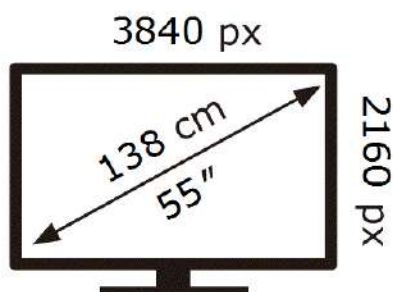

# ENERGY

SAMSUNG

QE55QN90AAT

**84** kWh/1000h

ABCDEF **G**

**165** kWh/1000h

2019/2013