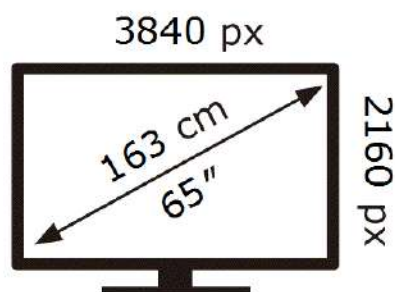

ENERGY

SAMSUNG

QE65QN90AAT

102 kWh/1000h

ABCDEF **G**

260 kWh/1000h

2019/2013