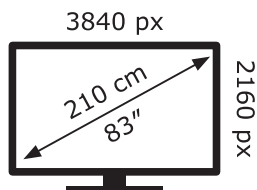

**ENERG** ⚡

LG Electronics

OLED83C17LA

**186** kWh/1000h

ABCDEF**G**

**346** kWh/1000h

2019/2013