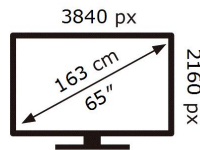

ENERGY

SAMSUNG

GQ65Q70AAT

101 kWh/1000h

ABCDEF **G**

202 kWh/1000h

2019/2013