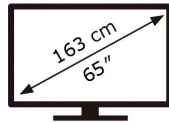

ENERGY

SAMSUNG

GQ65QN900AT

255 kWh/1000h

ABCDEF **G**

365 kWh/1000h

7680 px

4320 px