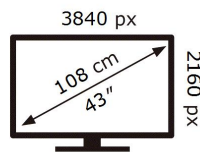

ENERGY

SAMSUNG

GQ43Q60AAU

66 kWh/1000h

ABCDEF **G**

96 kWh/1000h

2019/2013