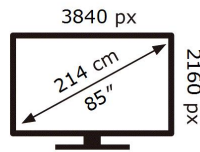

ENERGY

SAMSUNG

GQ85Q60AAU

141 kWh/1000h

ABCDEF **G**

244 kWh/1000h

2019/2013