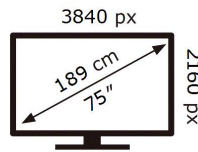

**ENERGY**

SAMSUNG

GQ75Q60AAU

**118** kWh/1000h

ABCDEF **G**

**197** kWh/1000h

2019/2013