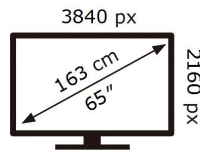

ENERGY

SAMSUNG

GQ65Q60AAU

102 kWh/1000h

ABCDEF **G**

170 kWh/1000h

2019/2013