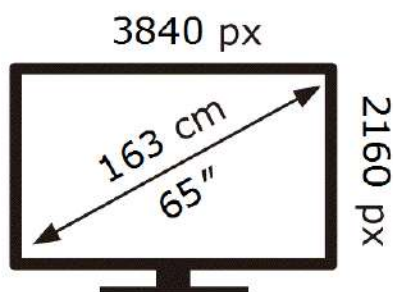

ENERGY

SAMSUNG

UE65AU9005K

136 kWh/1000h

ABCDEF **G**

178 kWh/1000h

2019/2013