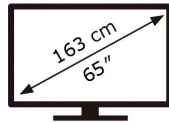

ENERGY

SAMSUNG

GQ65QN800AT

242 kWh/1000h

ABCDEF **G**

328 kWh/1000h

7680 px

4320 px