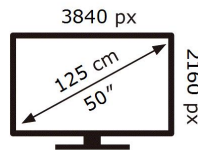

ENERGY

SAMSUNG

QE50Q65AAU

67 kWh/1000h

ABCDEF **G**

100 kWh/1000h

2019/2013