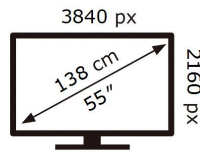

ENERGY

SAMSUNG

QE55Q65AAU

77 kWh/1000h

ABCDEF **G**

140 kWh/1000h

2019/2013