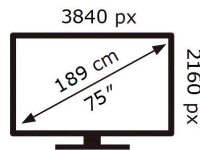

ENERGY

SAMSUNG

QE75Q75AAT

115 kWh/1000h

ABCDEF **G**

213 kWh/1000h

2019/2013