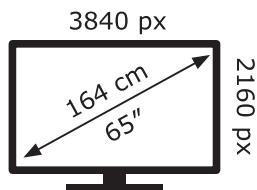

**ENERG** ⚡

**LG Electronics**

OLED65C17LB

**126** kWh/1000h

ABCDEF**G**

**222** kWh/1000h

2019/2013