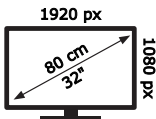

ENERG

TELEFUNKEN

D32F553R1CW-W

32 kWh/1000h

50549891