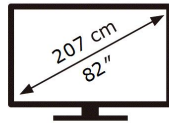

**ENERGY**

SAMSUNG

GQ82Q800TGT

**481** kWh/1000h

ABCDEF **G**

**534** kWh/1000h

7680 px

4320 px