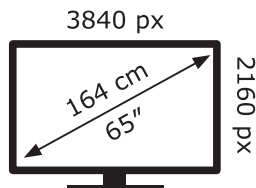

ENERGY

Panasonic

TX-65HXW904

83 kWh/1000h

ABCDEF**G**

148 kWh/1000h

2019/2013

TQF0EA0541