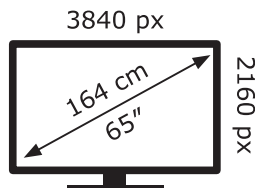

AW-200322

ENERGY

Panasonic

TX-65HXW944

95 kWh/1000h

ABCDEF**G**

158 kWh/1000h

2019/2013