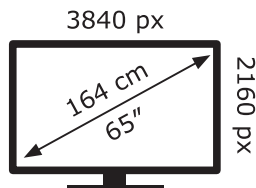

ENERGY

Panasonic

TX-65HXW804

95 kWh/1000h

ABCDEF**G**

153 kWh/1000h

2019/2013

TQF0EA0537