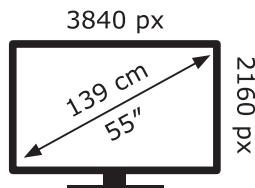

ENERGY

Panasonic

TX-55HXW944

85 kWh/1000h

ABCDEF**G**

130 kWh/1000h

2019/2013

TQF0EA0427