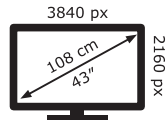

AW-200224

Panasonic

TX-43HXW944

65 kWh/1000h

ABCDEF**G**

115 kWh/1000h

2019/2013

TQF0EA0345