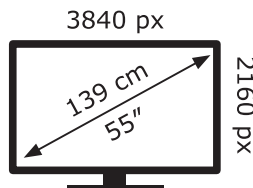

AW-200283

ENERGY

Panasonic

TX-55HZW984

105 kWh/1000h

ABCDEF**G**

131 kWh/1000h

2019/2013