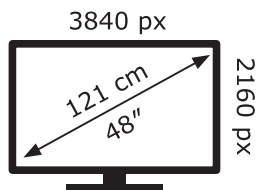

**ENERG** ⚡

**LG Electronics**

OLED48C18LA

**88** kWh/1000h

ABCDEF**G**

**142** kWh/1000h

2019/2013