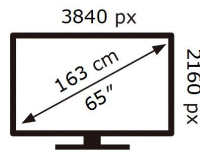

ENERGY

SAMSUNG

QE65QN92AAT

102 kWh/1000h

ABCDEF **G**

260 kWh/1000h

2019/2013