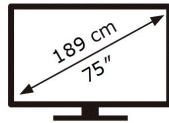

ENERGY

SAMSUNG

QE75QN900AT

308 kWh/1000h

ABCDEF **G**

495 kWh/1000h

7680 px

4320 px