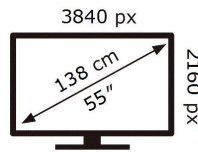

ENERGY

SAMSUNG

QE55Q65AAU

77 kWh/1000h

ABCDEF **G**

140 kWh/1000h

2019/2013