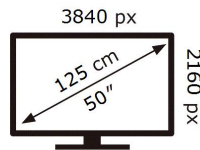

ENERGY

SAMSUNG

UE50AU8075U

92 kWh/1000h

ABCDEF **G**

123 kWh/1000h

2019/2013