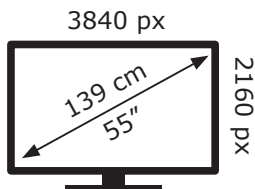

ENERGY

55 GUB 8040 - Fire TV
Edition TQG000

GRUNDIG

87 kWh/1000h

ABCDEF**G**

117 kWh/1000h

2019/2013