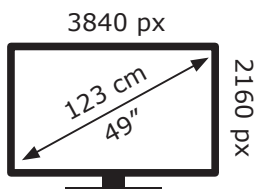

ENERGY

49 GUB 8040 - Fire TV
Edition TPZ000

GRUNDIG

83 kWh/1000h

ABCDEF**G**

113 kWh/1000h

2019/2013