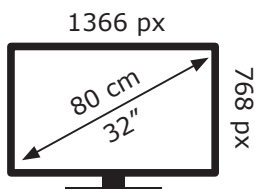

ENERGY

GRUNDIG

32 GHB 5000 TCW000

33 kWh/1000h

ABCDEF G

0 kWh/1000h

2019/2013