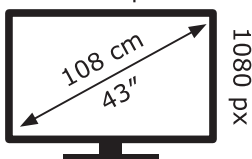

ENERGY

STRONG

SRT 43FC5433

48 kWh/1000h

ABCDEF**G**

73 kWh/1000h

1920 px

2019/2013