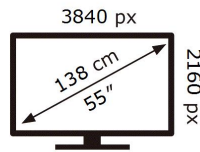

ENERGY

SAMSUNG

QE55QN85AAT

77 kWh/1000h

ABCDEF **G**

162 kWh/1000h

2019/2013