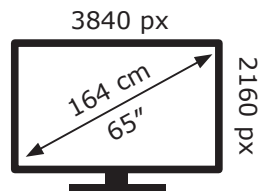

ENERGY

LG Electronics

65UN80006LA

133 kWh/1000h

ABCDEF**G**

155 kWh/1000h

2019/2013