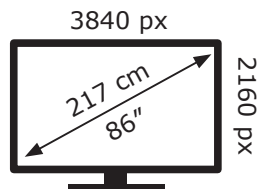

ENERGY

LG Electronics

86NANO916NA

206 kWh/1000h

ABCDEF**G**

288 kWh/1000h

2019/2013