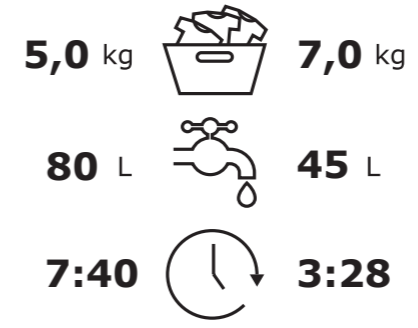

ENERG

LG

P4AQH1WS

326 kWh/100

69 kWh/100

2019/2014

MEZ68838487