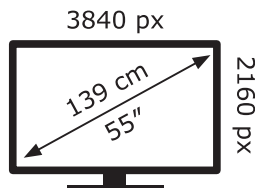

ENERGY

Panasonic

TX-55HZ1500E

105 kWh/1000h

ABCDEF**G**

131 kWh/1000h

2019/2013

TQF0EA0437