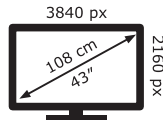

AW-200217

Panasonic

TX-43HX900E

65 kWh/1000h

ABCDEF**G**

107 kWh/1000h

2019/2013

TQF0EA0331