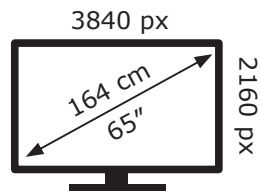

ENERGY

LG Electronics

OLED65BX9LB

122 kWh/1000h

ABCDEF**G**

234 kWh/1000h

2019/2013