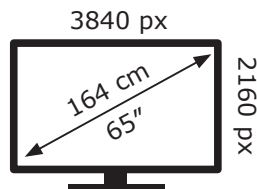

ENERG

LG Electronics

65UN71006LB

136 kWh/1000h

ABCDEF**G**

149 kWh/1000h

2019/2013