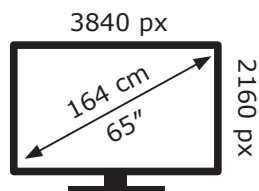

ENERG 

LG Electronics

65NANO917NA

118 kWh/1000h

ABCDEF**G**

139 kWh/1000h

2019/2013