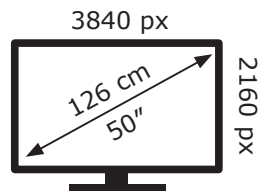

ENERG 

LG Electronics

50UN74007LB

85 kWh/1000h

ABCDEF**G**

102 kWh/1000h

2019/2013