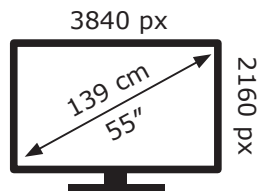

ENERG 

LG Electronics

55UN74007LB

102 kWh/1000h

ABCDEF**G**

126 kWh/1000h

2019/2013