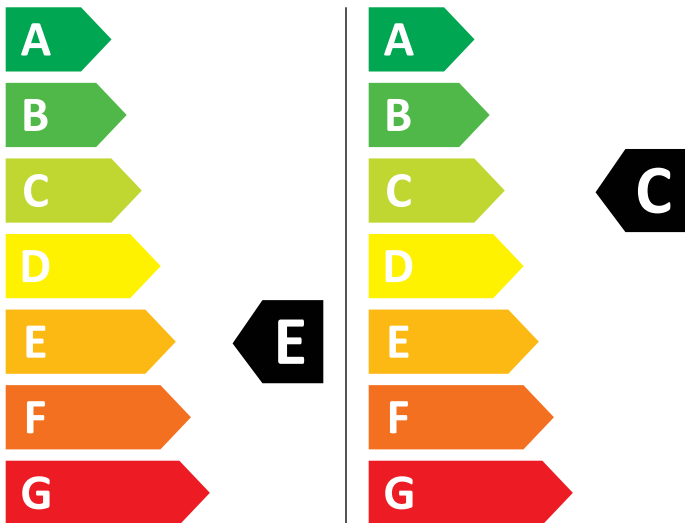

ENERG

AEG

L7WE76685S 914605161

Water consumption: 376 kWh/100

Water consumption: 63 kWh/100

6,0 kg

8,0 kg

70 L