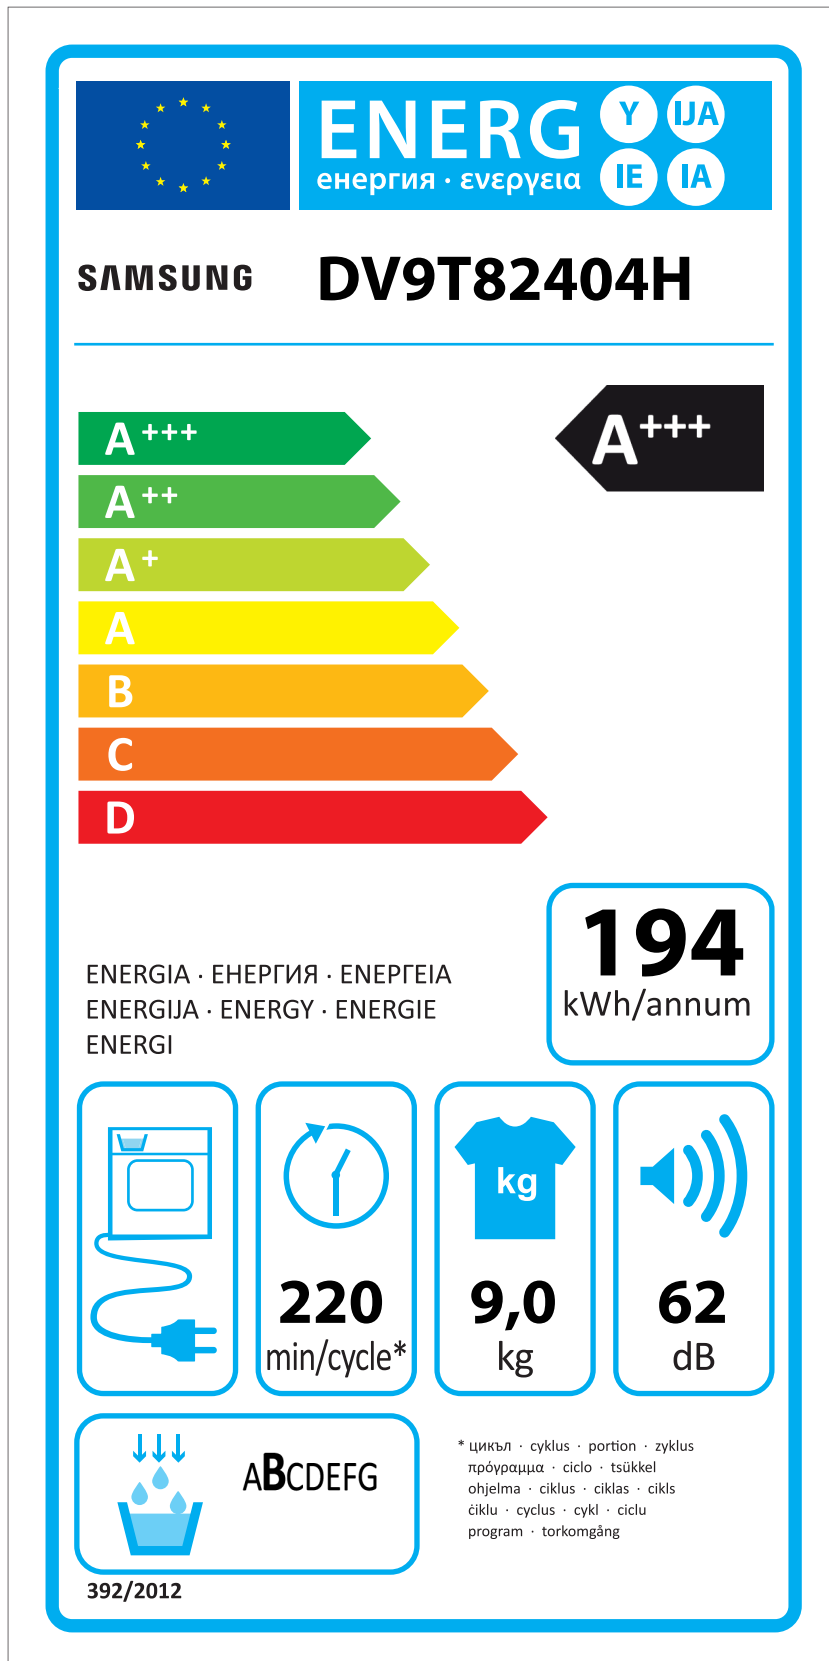

ERP LABEL ENERGY (DRYER CONDENSER TYPE)

CODE : DC68-03225C
Size : 110 x 220 (mm)
Material : ART