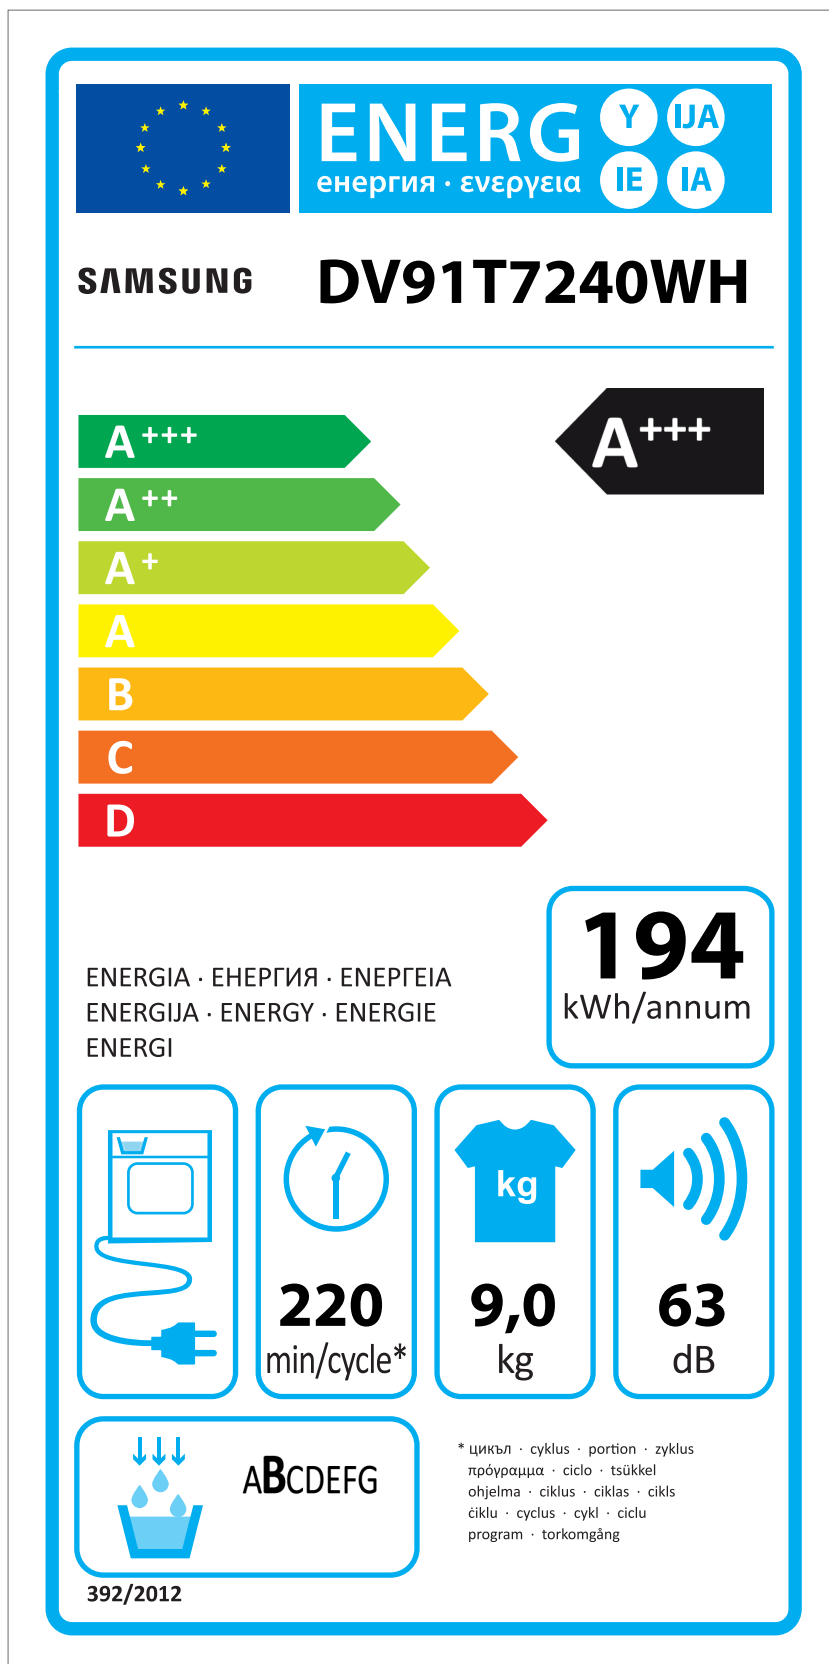

# ERP LABEL ENERGY (DRYER CONDENSER TYPE)

CODE : DC68-03225C  
Size : 110 x 220 (mm)  
Material : ART