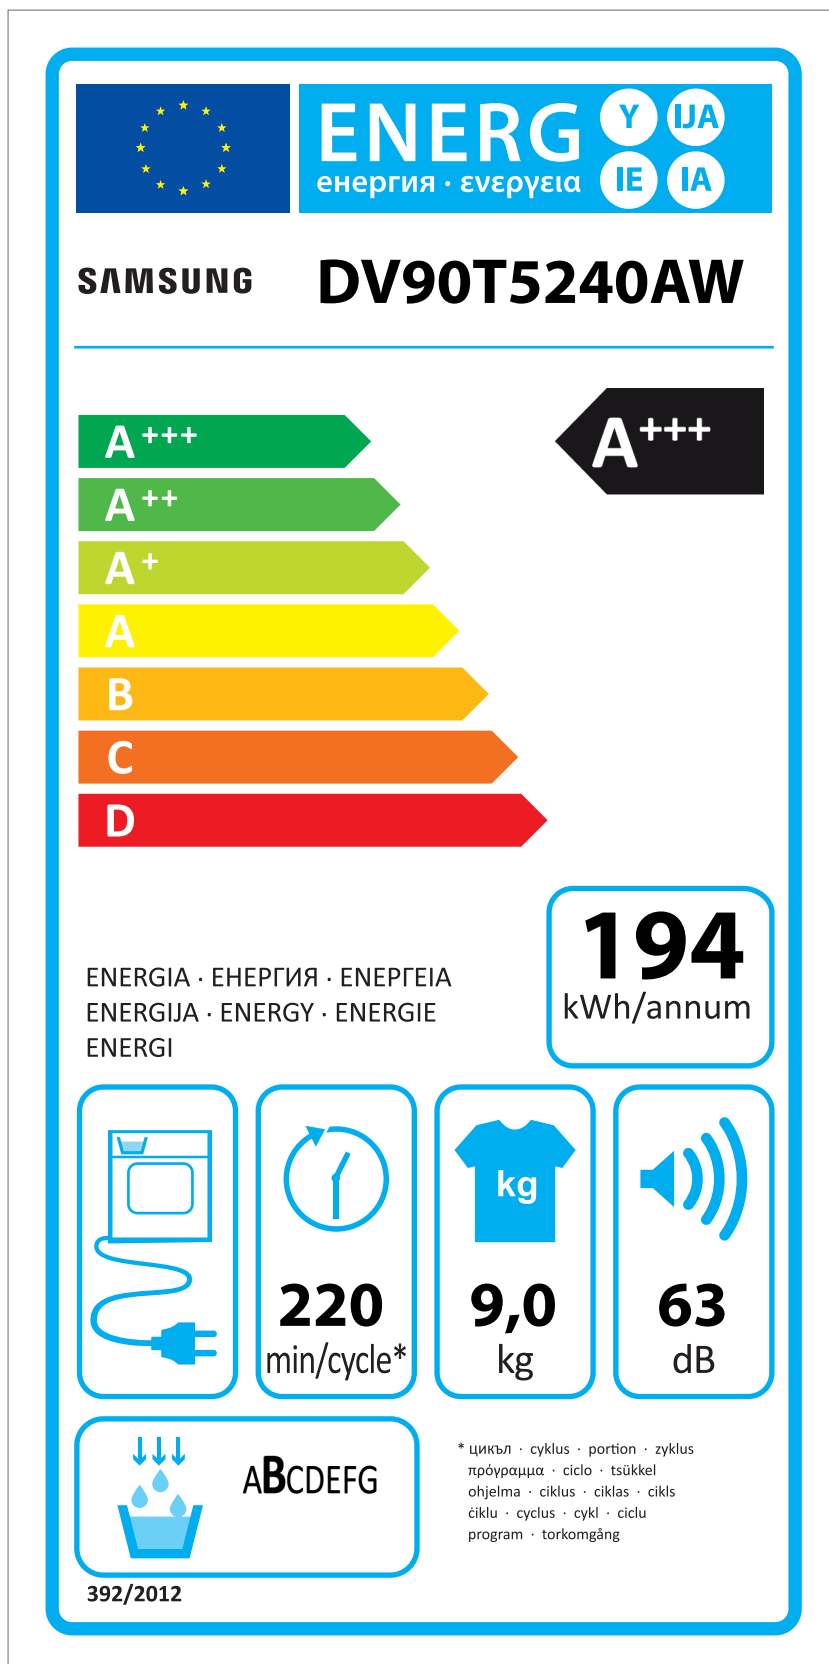

ERP LABEL ENERGY (DRYER CONDENSER TYPE)

CODE : DC68-03225C
Size : 110 x 220 (mm)
Material : ART