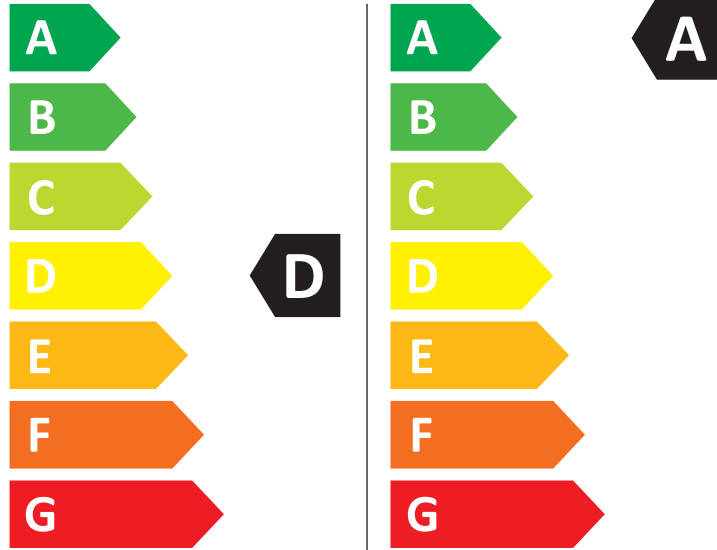

ENERG

Samsung

WD9EHG5B

308 kWh/100

32 kWh/100

6,0 kg 9,0 kg

90 L 50 L

7:11 3:48