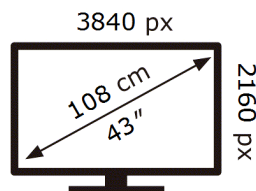

ENERG

Samsung

GQ43LS03HEU

51 kWh/1000h

ABCDEF **G**

108 kWh/1000h

2019/2013