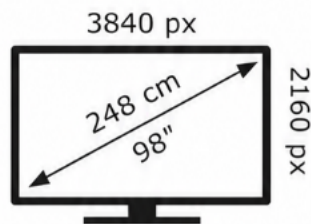

ENERG

TCL

98C8L

124 kWh/1000h

ABCDEF**G**

520 kWh/1000h

2019/2013